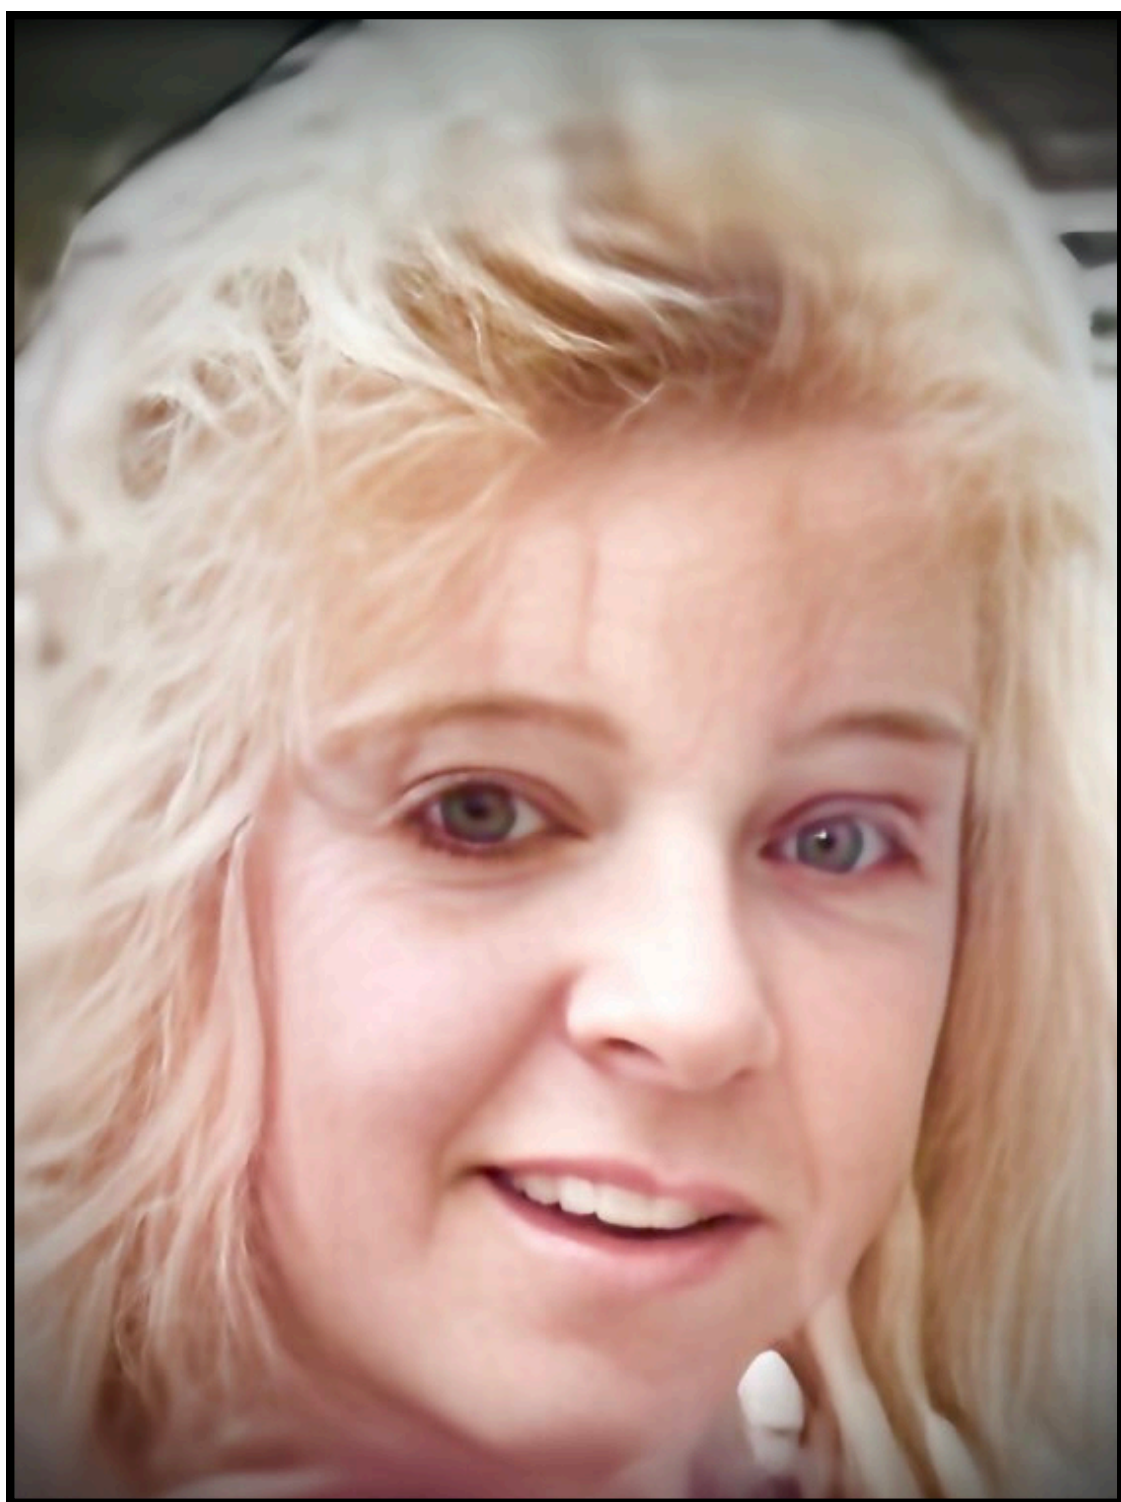

MISSING

DAWN MICHELLE HOLT

Last Seen: April 25, 1996 in Waldorf, Maryland

Height: 5'6" - 5'7"

Weight: 110 lbs

Hair: Blonde

Eyes: Brown

Dawn is a Caucasian female who was last seen at the Howard Johnson's motel in Waldorf, Maryland on April 25, 1996. She had been staying with her sister in Florida, but traveled back to her home state of Maryland to visit her estranged husband and their two children. Dawn called her husband that day and made plans to meet him, but never arrived and she has never been heard from again. Dawn's mother reported her as a missing person on June 12, 1996, approximately eight weeks after she disappeared.

DISTINGUISHING FEATURES: Dawn has a scar above her left eye, a small tattoo of a bird on her left wrist and a tattoo of a heart with the name "Sam" imprinted inside the design on her right shoulder. Her navel is pierced and she has previously fractured her collarbone.